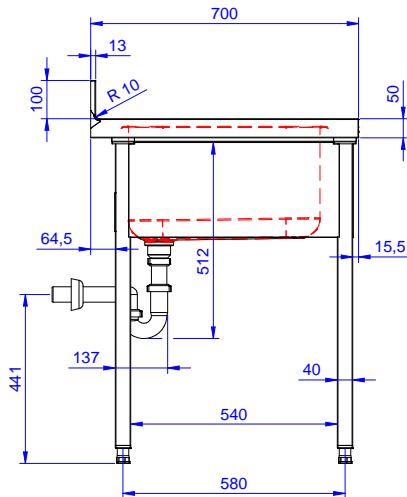

Sink Unit for Undercounter
Dishwasher with 1 bowl
W400xD500xH300mm and
left hand drainer, 1200mm

Short Form Specification

Item No. _____

Made from 304 AISI stainless steel. The 50mm high worktop in 304 AISI stainless steel, 1mm in thickness, is sound-deadened and has an overflow rim and welded corners. Integral rear upstand, h=100mm, with 10mm radius. Allround apron. Square section legs 40x40mm on 1" height-adjustable feet (+/-20mm). Bowl W400xD500xH300mm with overflow pipe and 2" drain hole; left hand drainer. An undercounter dishwasher can be placed under the drainer.

Optional Accessories

- Set of 4 wheels (2 with brake) PNC 855150
d. 100mm for tables and sinks
(total height on wheels= 993 mm)
- Mixer tap with swivel spout PNC 855319
3/4", single hole
- Elbow operated mixer tap with PNC 855322
spout 3/4", single hole
- Elbow operated mixer tap with PNC 855323
short spout 3/4", single hole
- Elbow operated tap with PNC 855324
spray arm and spout, single
hole
- HD mixer tap with spray arm PNC 855326
3/4", single hole
- Foot operated mixer tap (hot PNC 855328
and cold) with spout 3/4"
- Floor fastening kit for 2 square PNC 865386
legs
- Single plastic drain syphon 2 PNC 895313
" for Sinks

APPROVAL: _____

Experience the Excellence
www.electroluxprofessional.com

Key Information:

External dimensions, Width:	
133192 (NSBD1217L)	1200 mm
External dimensions, Depth:	700 mm
External dimensions, Height:	1000 mm
Upstand Dimensions, Height:	100 mm
Upstand Dimensions, Depth:	13 mm
Upstand Dimensions, Radius:	R=11
Bowls number	1
Bowl dimensions	400x500xH320
Net weight:	32.3 kg

Front

Side

Top