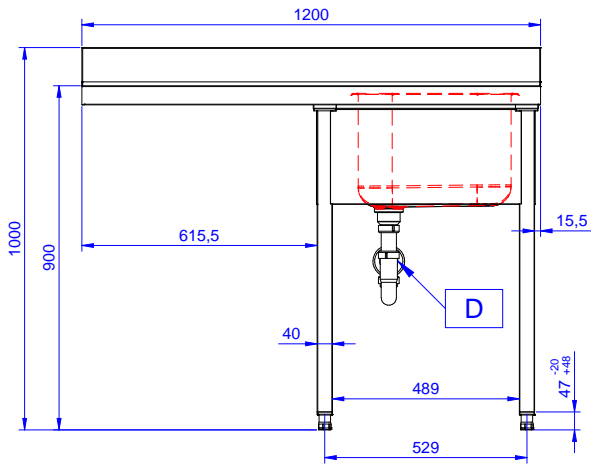

Side

Key Information:

External dimensions, Width:	
133192 (NSBD1217L)	1200 mm
External dimensions, Depth:	700 mm
External dimensions, Height:	1000 mm
Upstand Dimensions, Height:	100 mm
Upstand Dimensions, Depth:	13 mm
Upstand Dimensions, Radius:	R=11
Bowls number	1
Bowl dimensions	400x500xH320
Net weight:	32.3 kg

Front